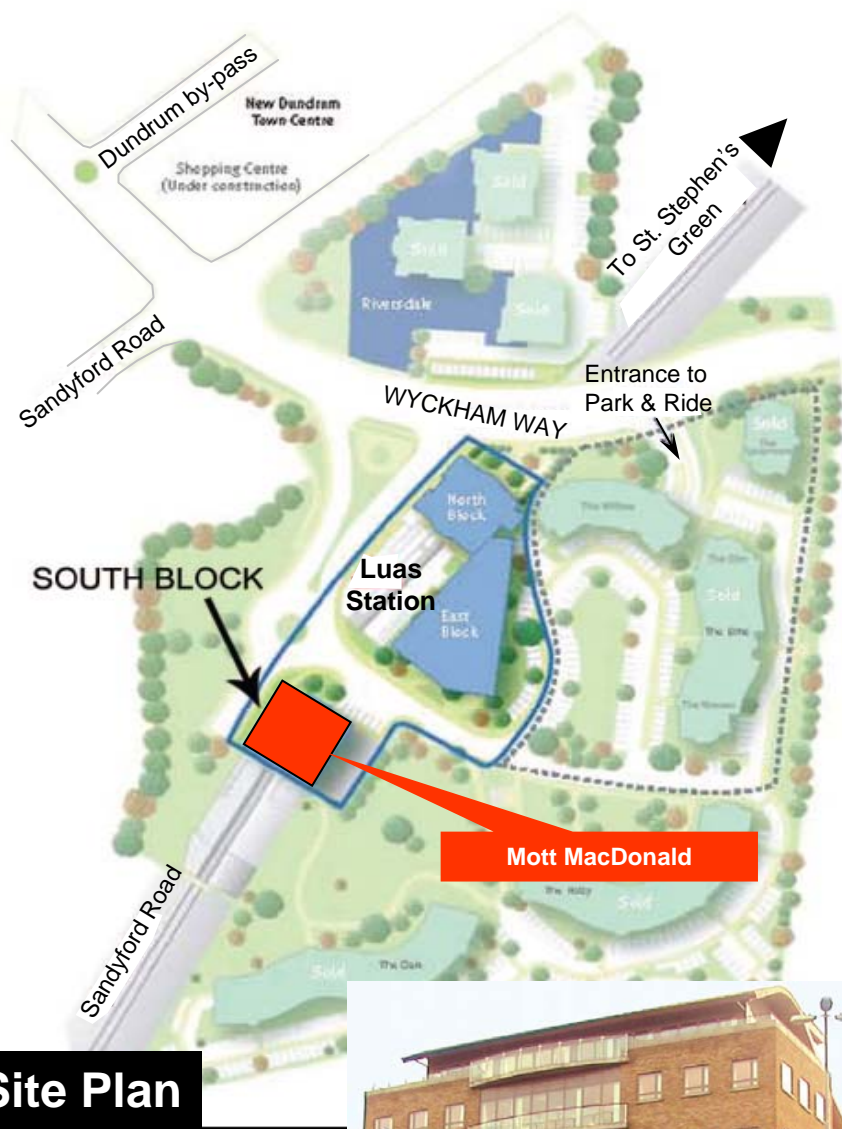

Location Plan

Site Plan

Mott MacDonald
South Block, Rockfield
Dundrum, Dublin 16,
Ireland.

T: +353 (0)1 291 6700
F: +353 (0)1 291 6747

Public Transport

The LUAS Green Line stops outside our office at the Balally Station (East of Sandyford Road / Wyckham bypass junction).

Dundrum is serviced by the following bus routes:
 14, 14A, 17, 44, 48A, 48N and 75

Location Plan

Mott MacDonald
5 Eastgate Avenue,
Eastgate,
Little Island,
County Cork,
Ireland

T: +353 (0)21 4809800
F: +353 (0)21 4809801

Site Plan

Directions :
Take the N25 for Waterford
 Take the Slip Road to Little Island.
 Over the Fly over.
 Take the Third Exit off Roundabout.
 Pass KFC on your Left.
 Straight through Roundabout.
 Straight through the next Roundabout.
 Passing PFH on your Left.
 The Fifth Building on your Left is the Mott MacDonald office