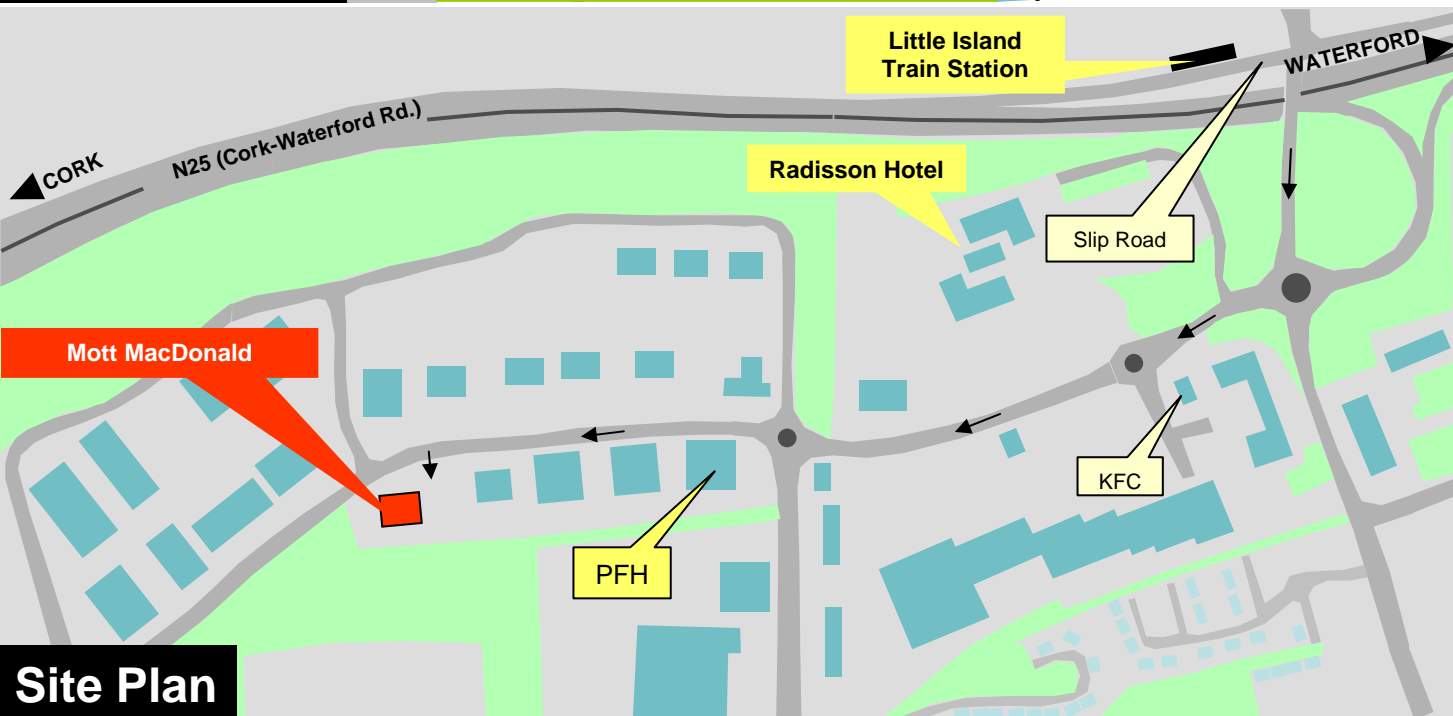

Location Plan

Site Plan

Mott MacDonald
South Block, Rockfield
Dundrum, Dublin 16,
Ireland.

T: +353 (0)1 291 6700
F: +353 (0)1 291 6747

Public Transport

The LUAS Green Line stops outside our office at the Balally Station (East of Sandyford Road / Wyckham bypass junction).

Dundrum is serviced by the following bus routes:
 14, 14A, 17, 44, 48A, 48N and 75

Location Plan

Mott MacDonald
5 Eastgate Avenue,
Eastgate,
Little Island,
County Cork,
Ireland

T: +353 (0)21 4809800
F: +353 (0)21 4809801

Site Plan

Directions :
Take the N25 for Waterford
 Take the Slip Road to Little Island.
 Over the Fly over.
 Take the Third Exit off Roundabout.
 Pass KFC on your Left.
 Straight through Roundabout.
 Straight through the next Roundabout.
 Passing PFH on your Left.
 The Fifth Building on your Left is the Mott MacDonald office